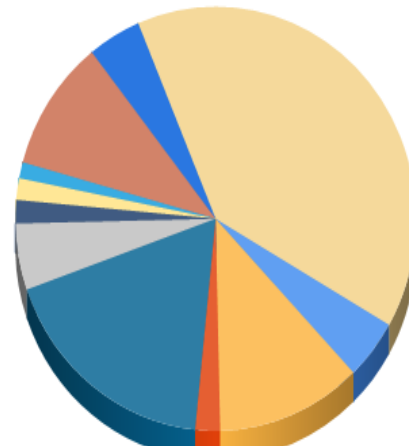

City of London Corporation

Percentage by Service

Visitors for year - 2015/16

- Artizan St Lib CC
- Barbican Lib
- City Business Lib
- City Info Centre
- Guildhall Art Gallery
- Guildhall Lib
- Keats House
- London Met Archives
- Monument
- Shoe Lane Lib
- Tower Bridge